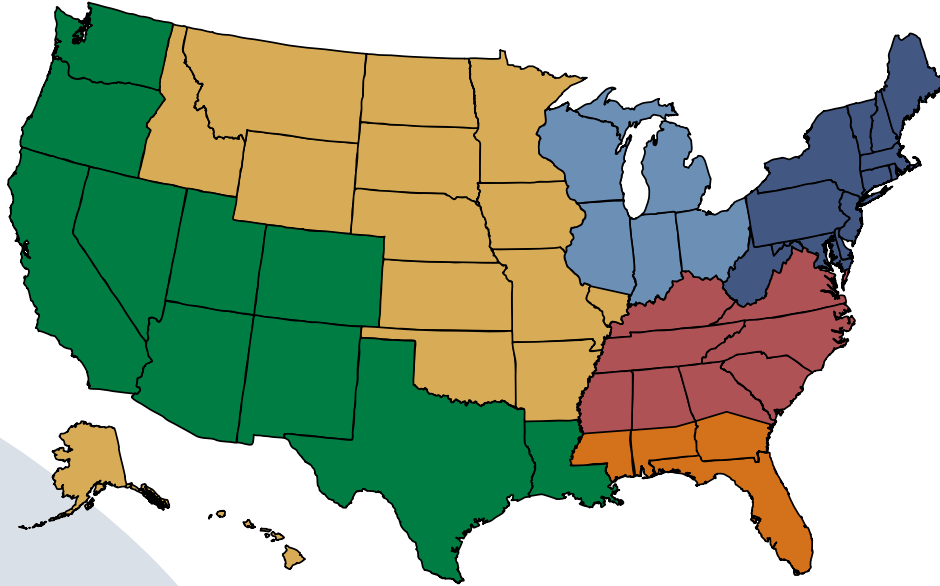

Contact Information

Brian McCloud

*Territory Manager,
Southwest/West Coast*
brian.mccloud@selectsourcellc.net
281-840-1862

Justin Watts

Territory Manager, Southeast
justin.watts@selectsourcellc.net
803-622-2340

Mike Blatt

Territory Manager, Northeast
mike.blatt@selectsourcellc.net
814-440-7658

Harold Wilhelm

Territory Manager, Gulf Coast
harold.wilhelm@selectsourcellc.net
407-988-7203

Jud Hudnut

Territory Manager, Great Lakes
jud.hudnut@selectsourcellc.net
517-245-9145

Open Territory

*Contact Keith Montgomery
for more information*
keith.montgomery@selectsourcellc.net
336-624-1269

Keith Montgomery

Business Director, Specialty Markets
keith.montgomery@selectsourcellc.net
336.624.1269

Customer Service

customerservice@selectsourcellc.net
877-235-0043

**SELECT
SOURCE**

4609 E. Boonville-New Harmony Road
Evansville, IN 47725
www.SelectSourcellc.net
(877) 235-0043